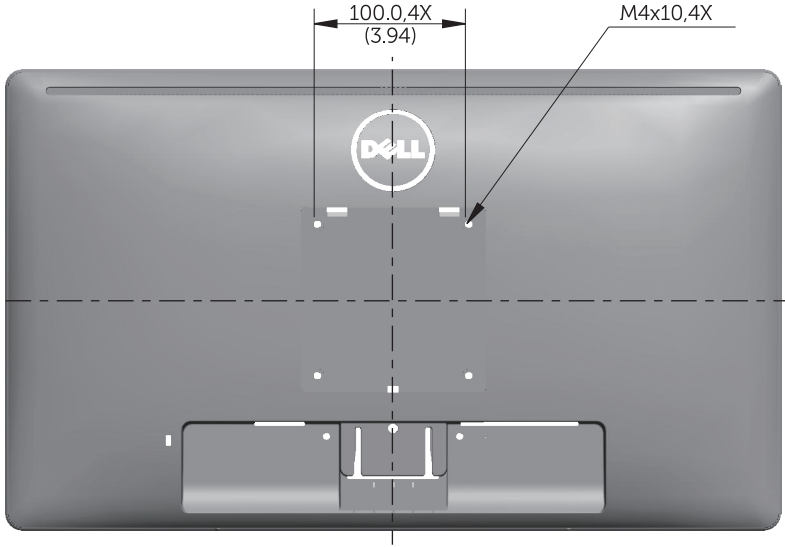

E2214H_E2214Hv Outline Dimensions

Nominal Dimensions
Unit: mm(inch)

Back View of Monitor without stand